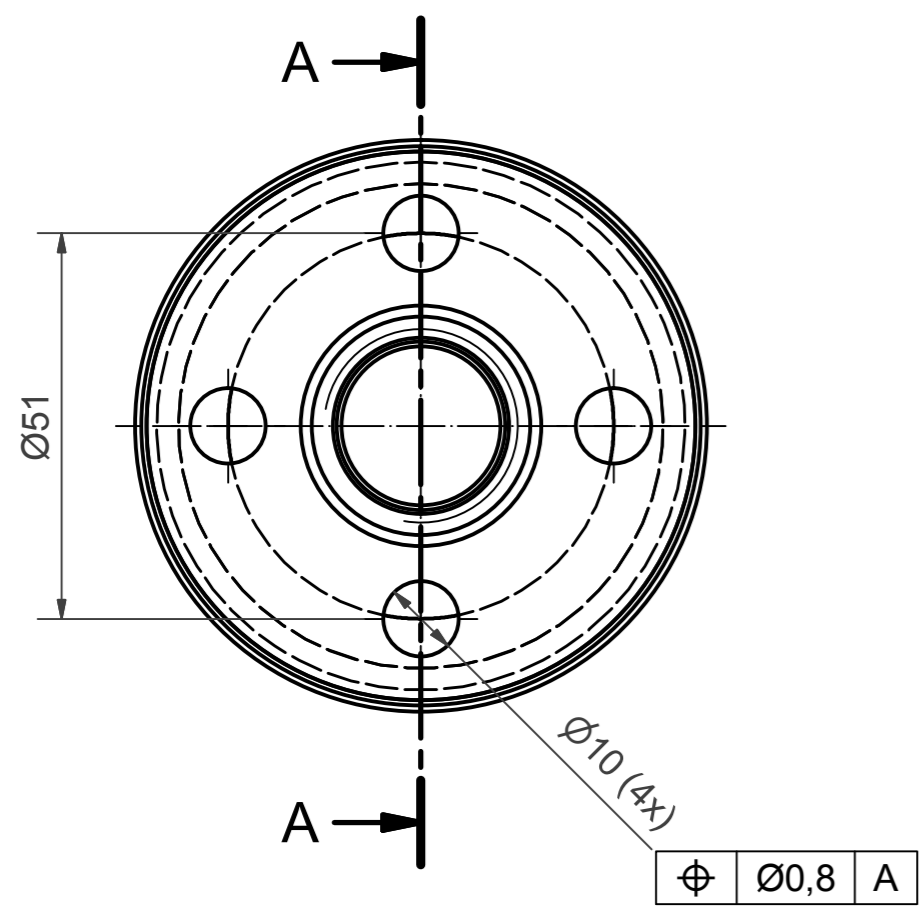

Drawing is property of CPC. It's strictly forbidden to copy, trace or go over third party with this drawing without written permission.

3,2 / (0,4)

Drawn	Date	Name			
Approved	17.07.2009				
Checked					
Scale	Material	Plug 1" Stem			
1:1	1.4404				
Quantity	Freimaßtoleranz DIN ISO 2768 m	Drawingnumber:130400002	Number of sheets.: 1	Sheet No.: 1	