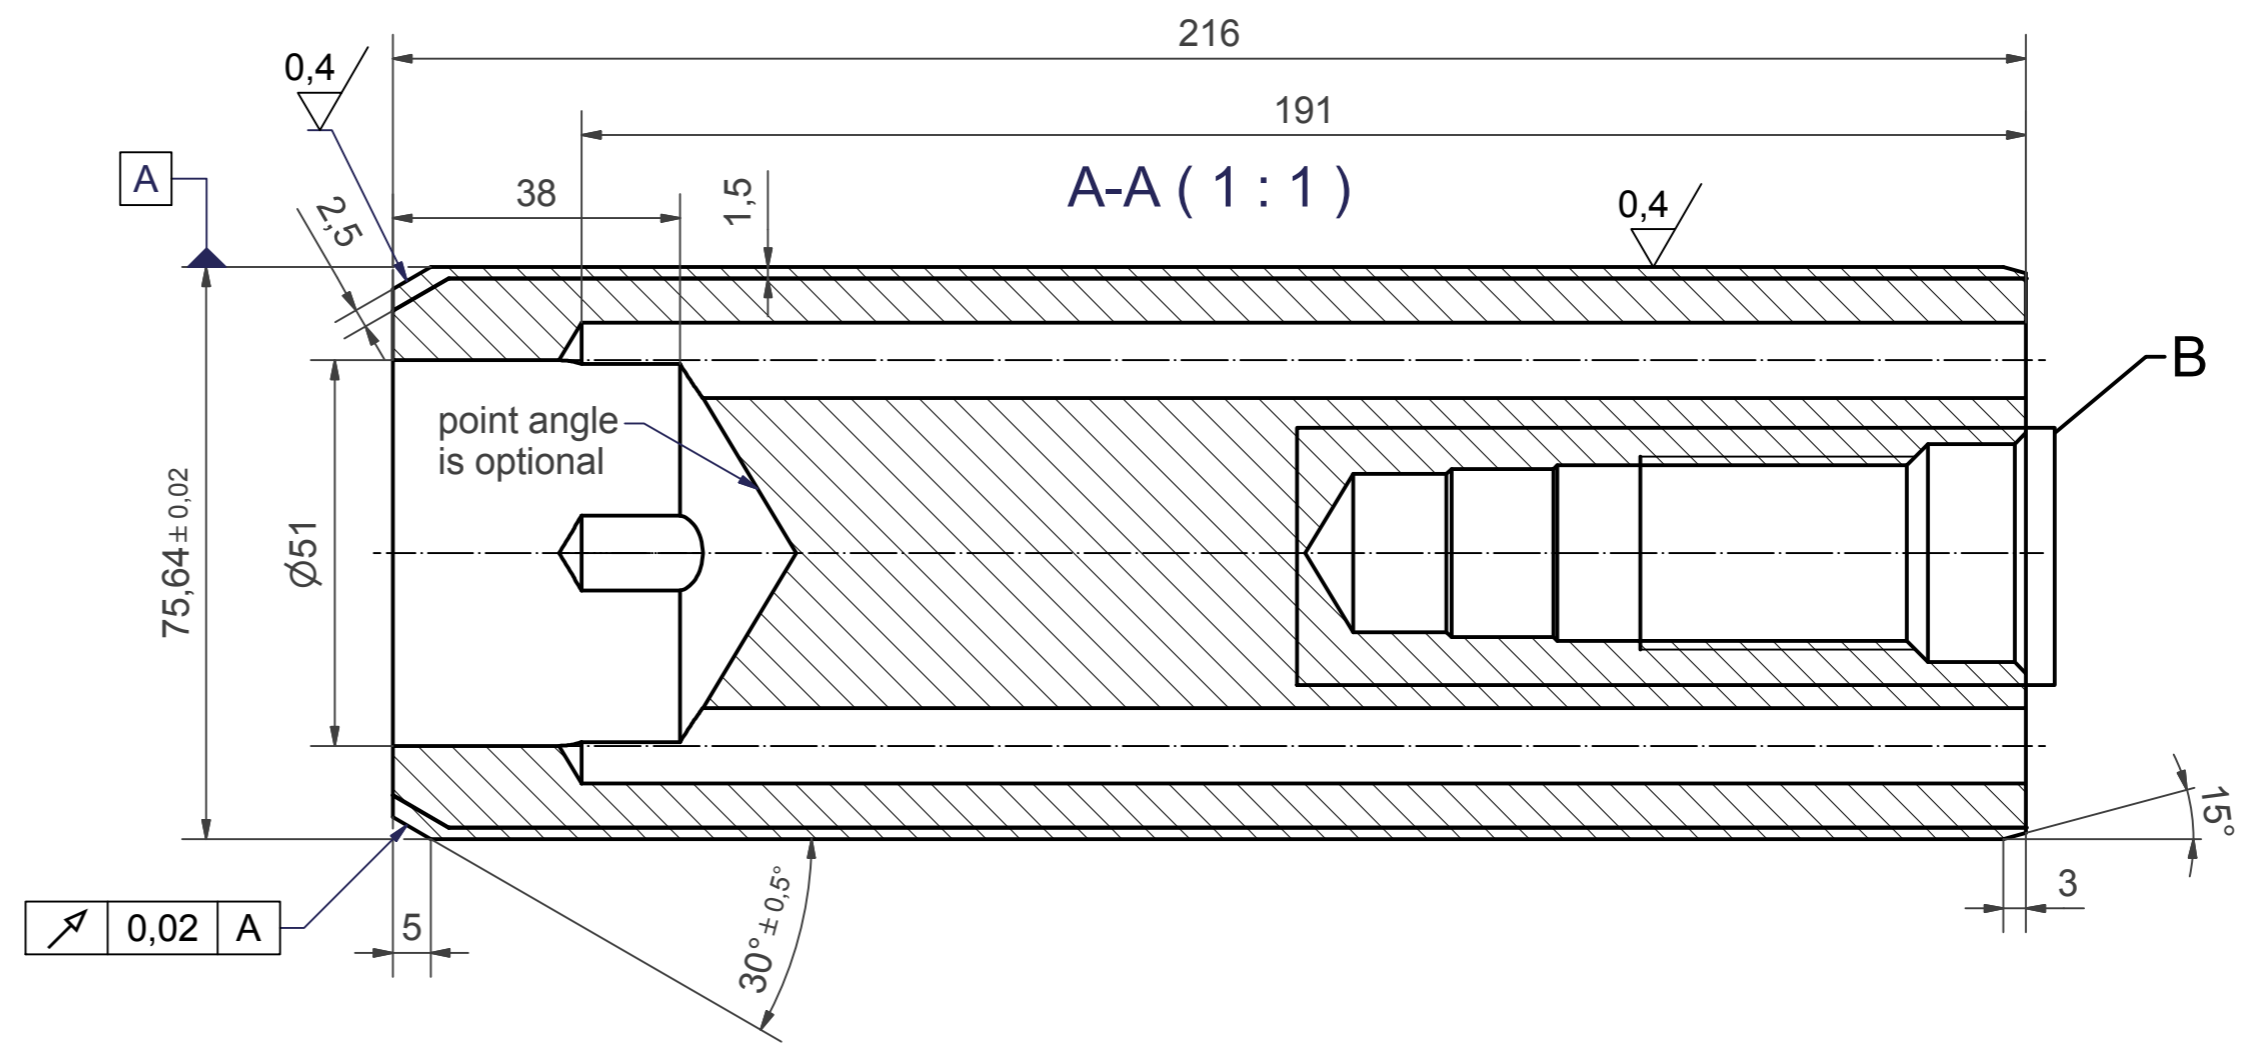

Drawing is property of CPC. It's strictly forbidden to copy, trace or go over third party with this drawing without written permission.

3,2 / (0,4)

Drawn	Date	Name			
Approved	17.07.2009				
Checked					
Scale	Material	Plug 1" Stem			
1:1	1.4404				
Quantity	Freimaßtoleranz DIN ISO 2768 m	Drawingnumber:130400002	Number of sheets.: 1	Sheet No.: 1	