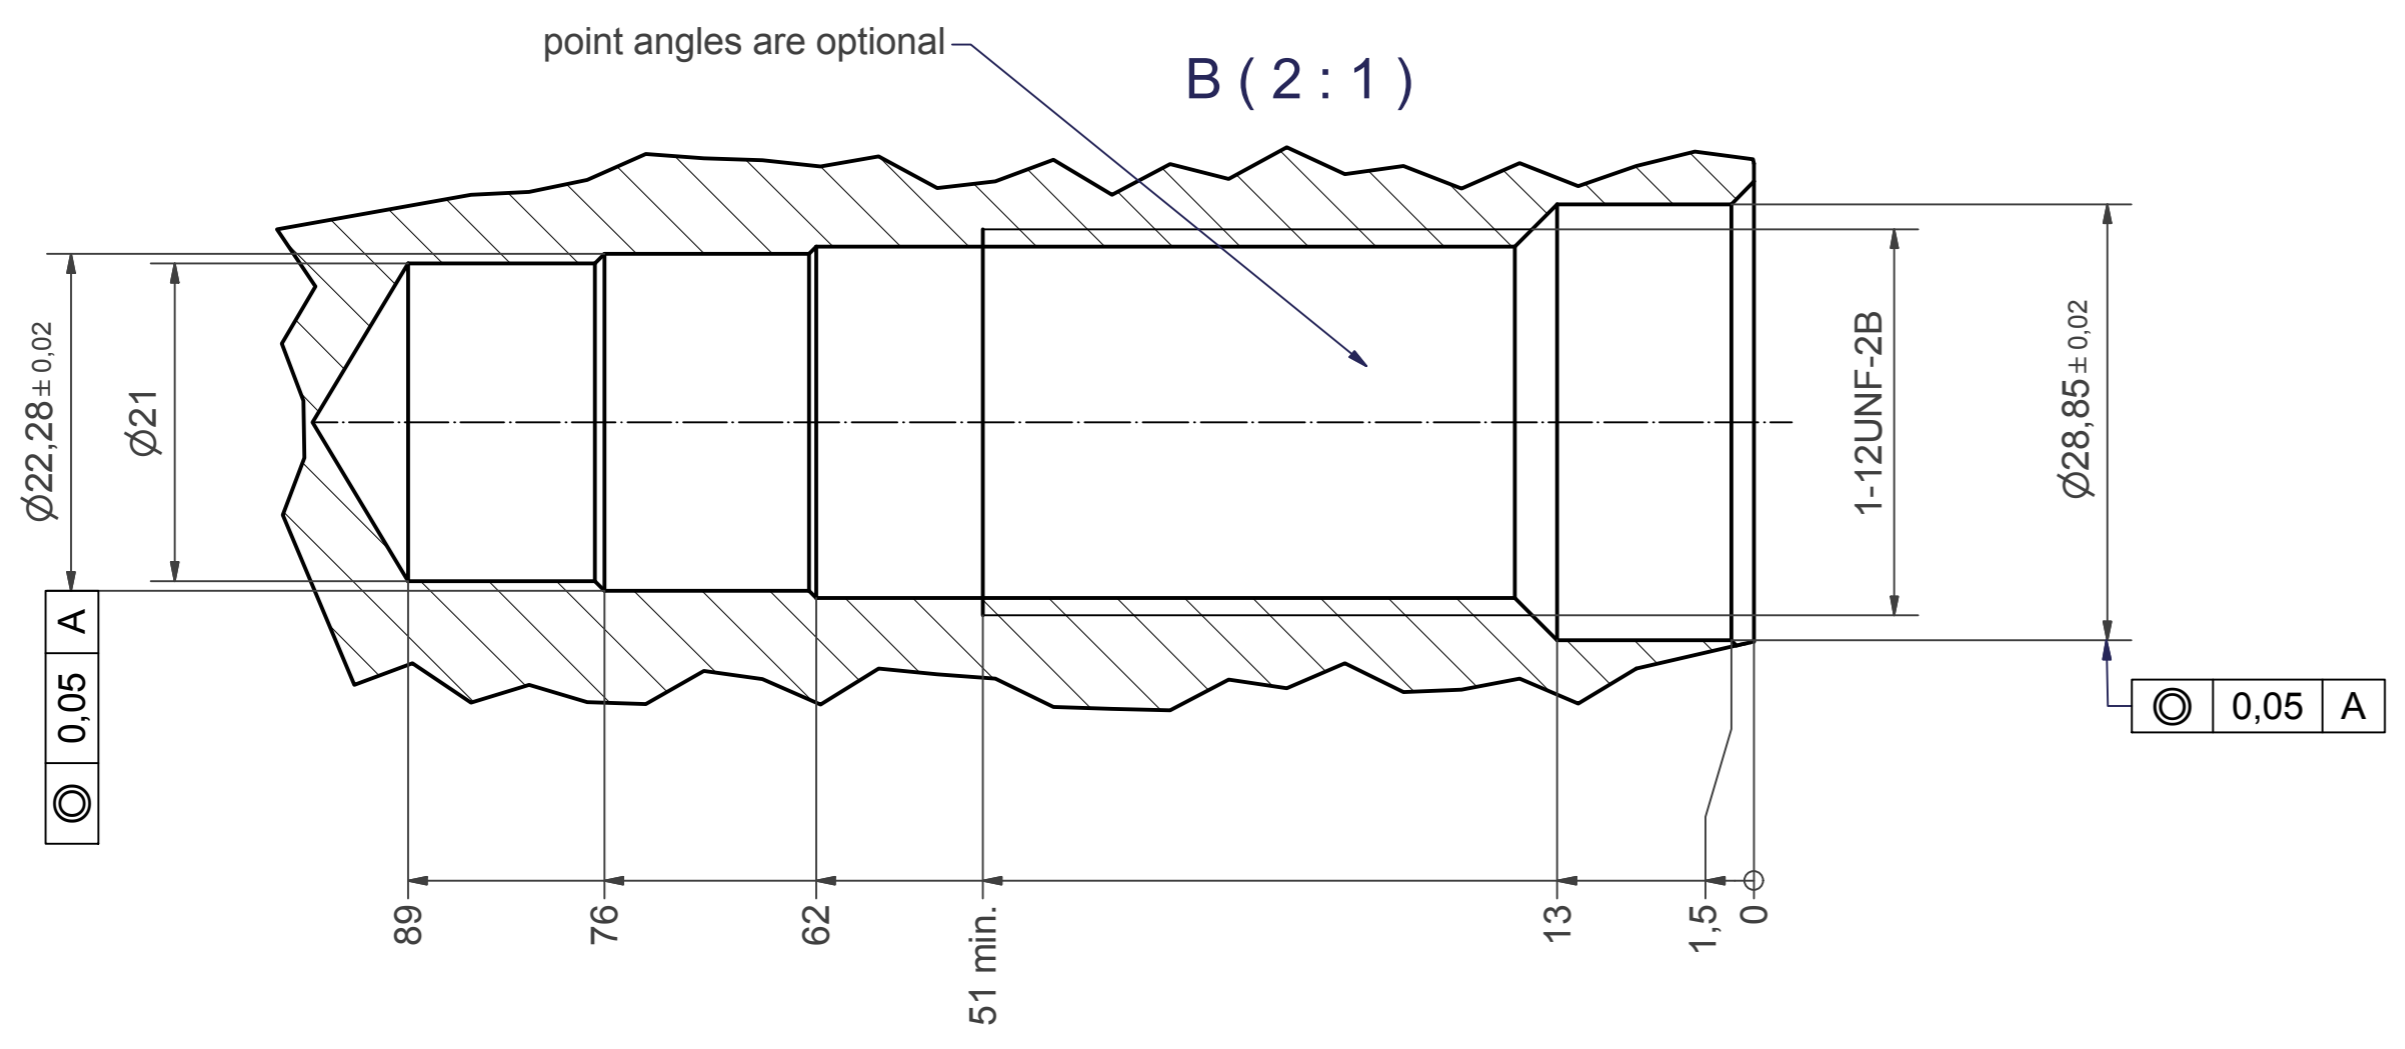

Drawing is property of CPC. It's strictly forbidden to copy, trace or go over third party with this drawing without written permission.

3,2 / (0,4)

Drawn	Date	Name			
Approved	17.07.2009				
Checked					
Scale	Material	Plug 1" Stem			
1:1	1.4404				
Quantity	Freimaßtoleranz DIN ISO 2768 m	Drawingnumber:130400002	Number of sheets.: 1	Sheet No.: 1	